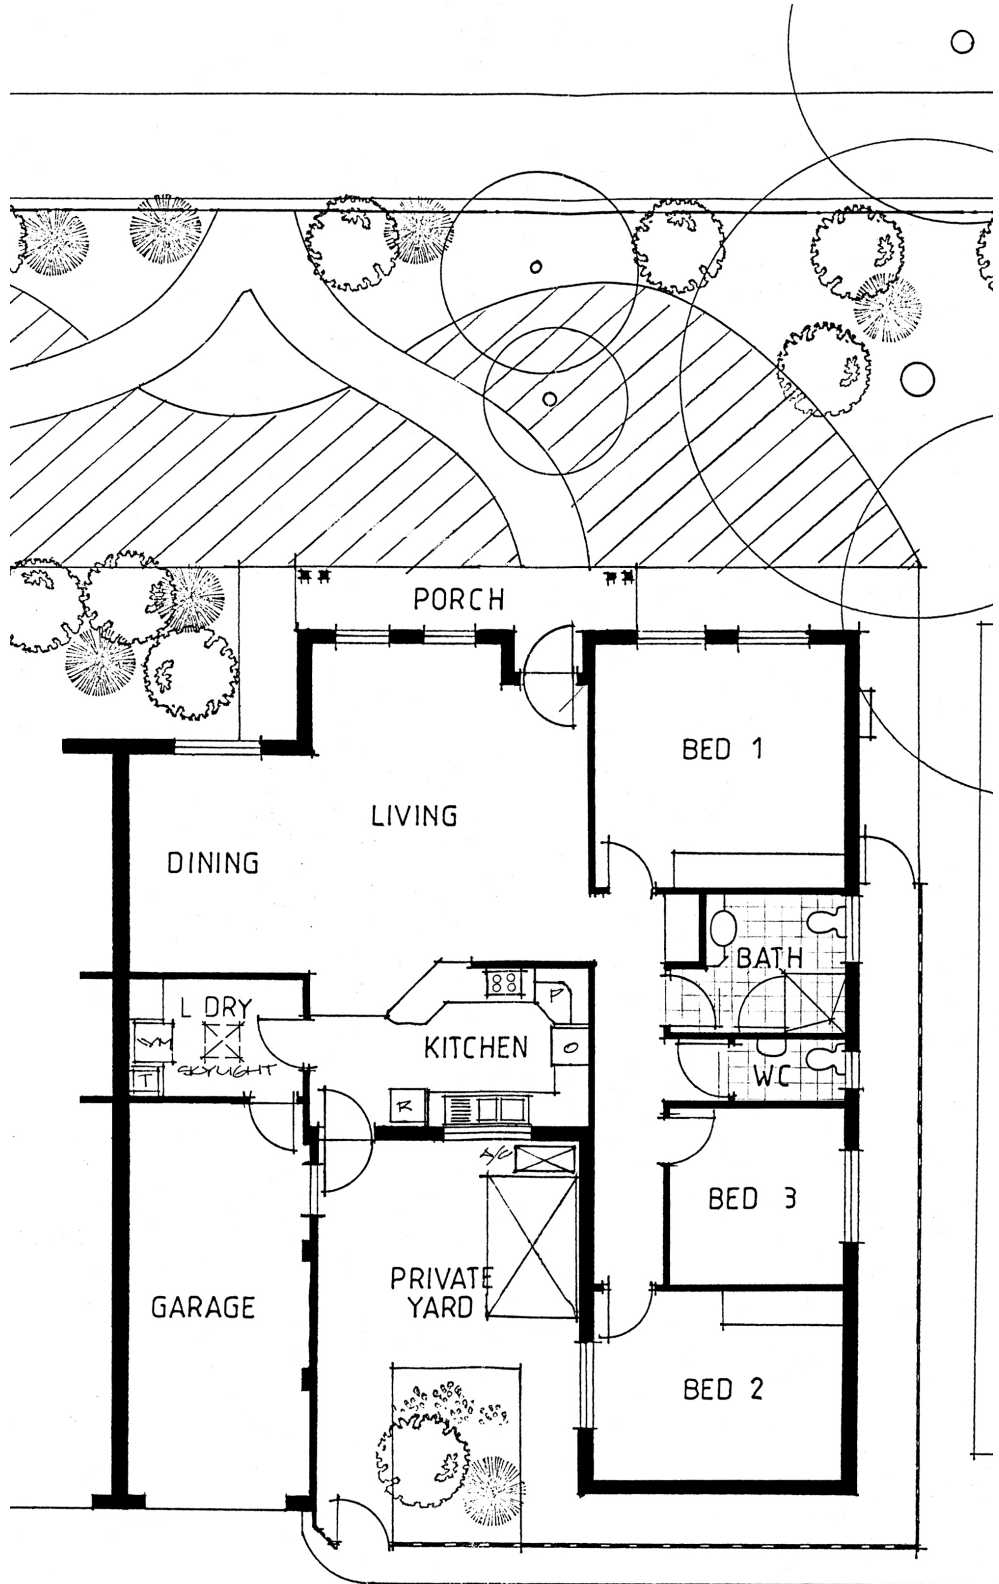

# Villa Floorplan

UNIT 1/59 FERGUSON AVENUE, MYRTLE BANK

Living	4.6 x 5.0m
Dining	3.7 x 3.0m
Bedroom 1	3.5 x 4.1m
Bedroom 2	2.9 x 4.1m
Bedroom 3	2.9 x 2.9m
Garage	3.0 x 6.5m
Total approx. internal area	88.3 sqm

*Measurements are approximate. Interested parties should rely on their own inquiries.*

## FLOOR PLAN

UNIT 1/59 FERGUSON AVENUE, MYRTLE BANK

RSL CARE SA