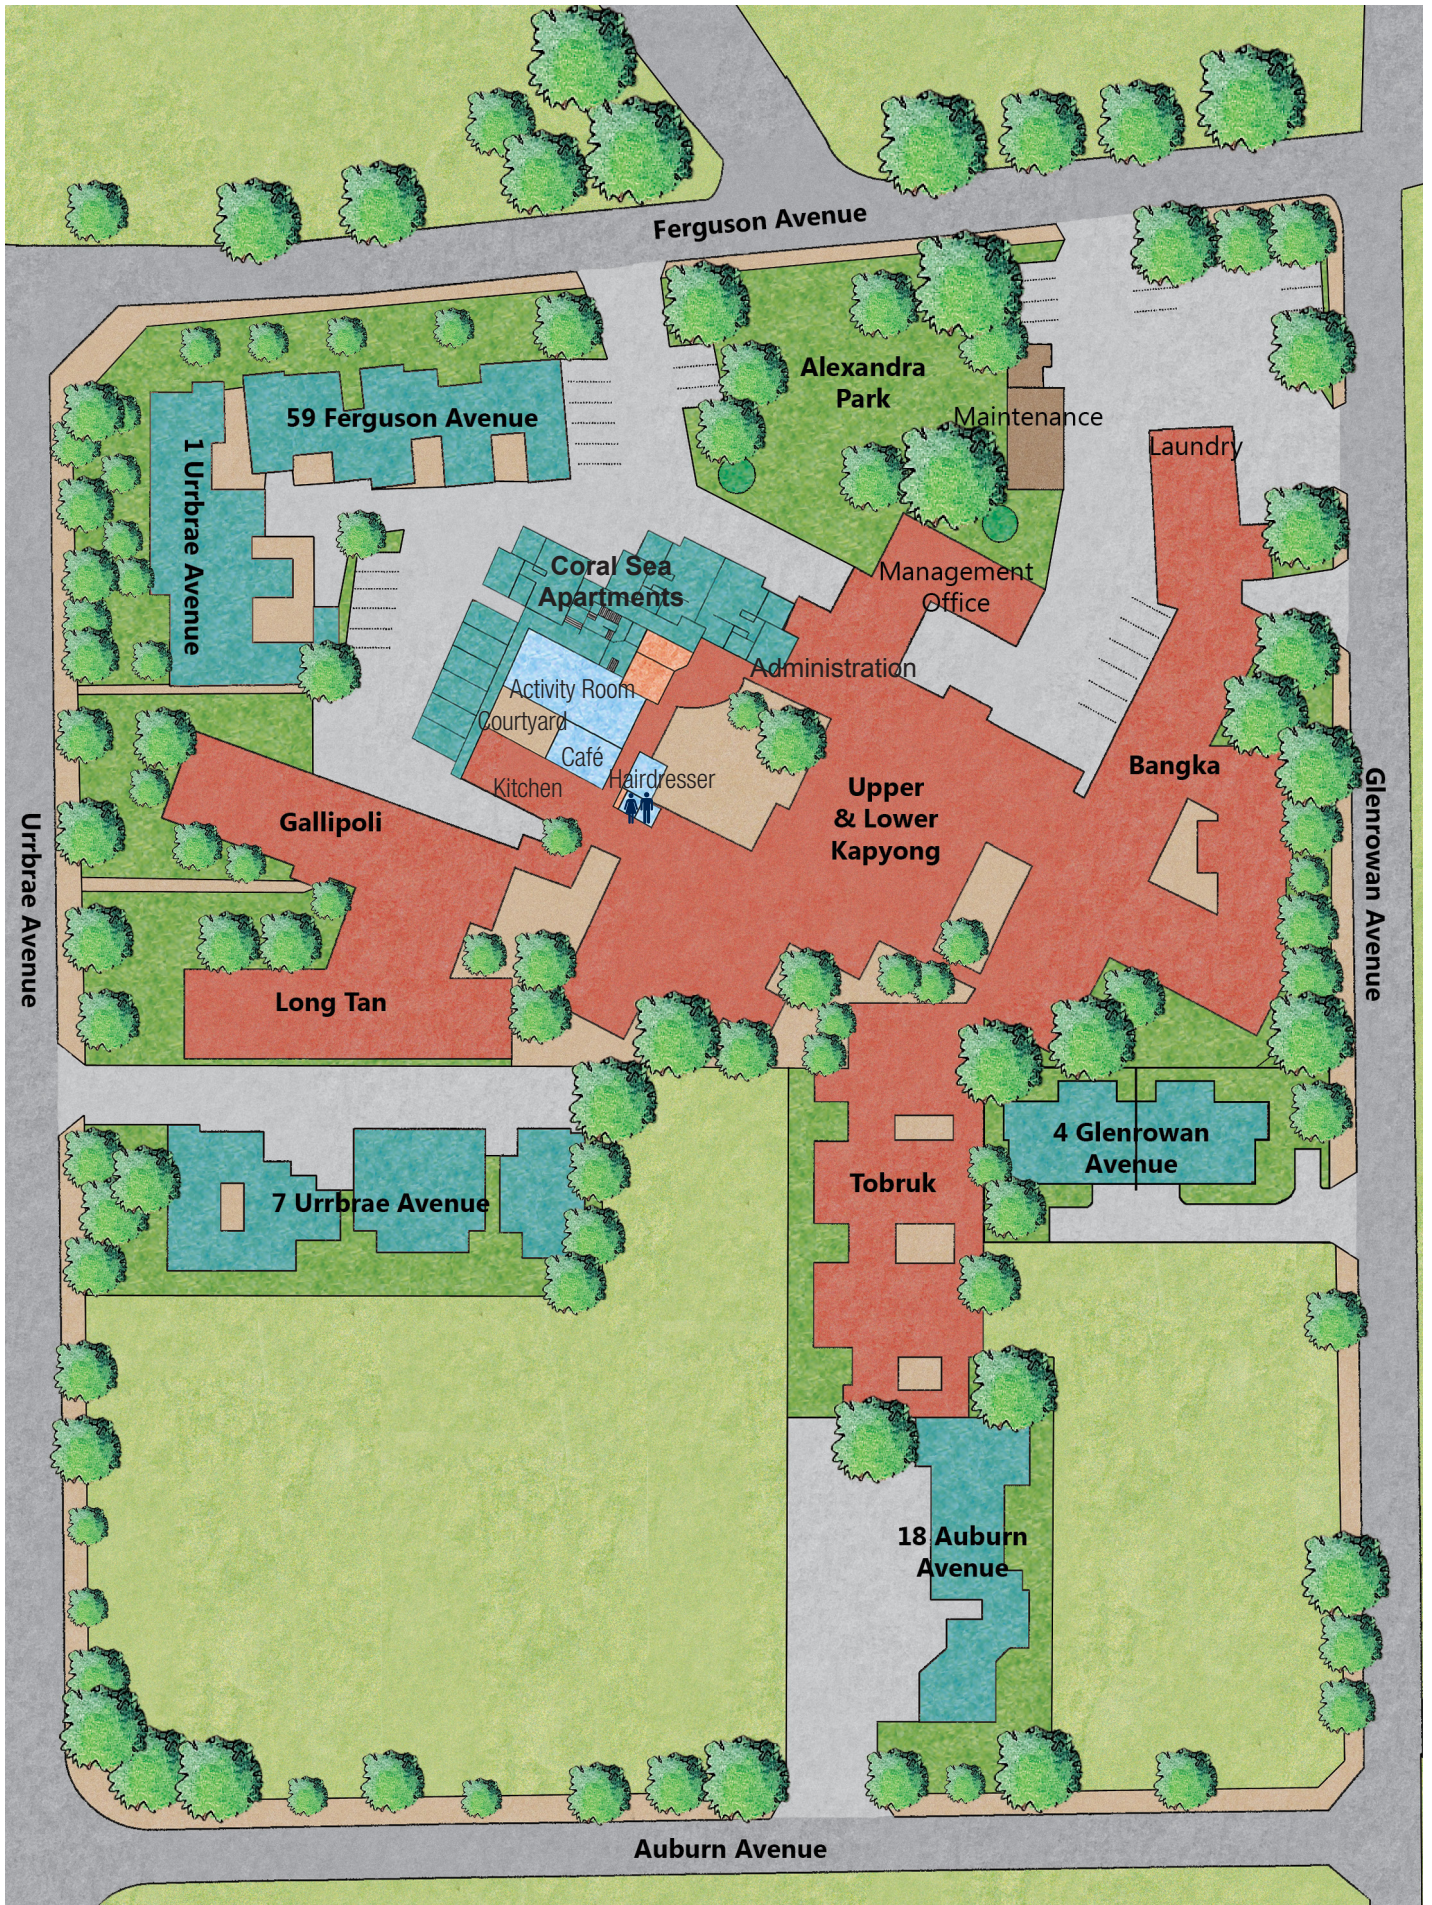

# Villa Floorplan

UNIT 1/59 FERGUSON AVENUE, MYRTLE BANK

Living	4.6 x 5.0m
Dining	3.7 x 3.0m
Bedroom 1	3.5 x 4.1m
Bedroom 2	2.9 x 4.1m
Bedroom 3	2.9 x 2.9m
Garage	3.0 x 6.5m
Total approx. internal area	88.3 sqm

*Measurements are approximate. Interested parties should rely on their own inquiries.*

## FLOOR PLAN

UNIT 1/59 FERGUSON AVENUE, MYRTLE BANK

RSL CARE SA