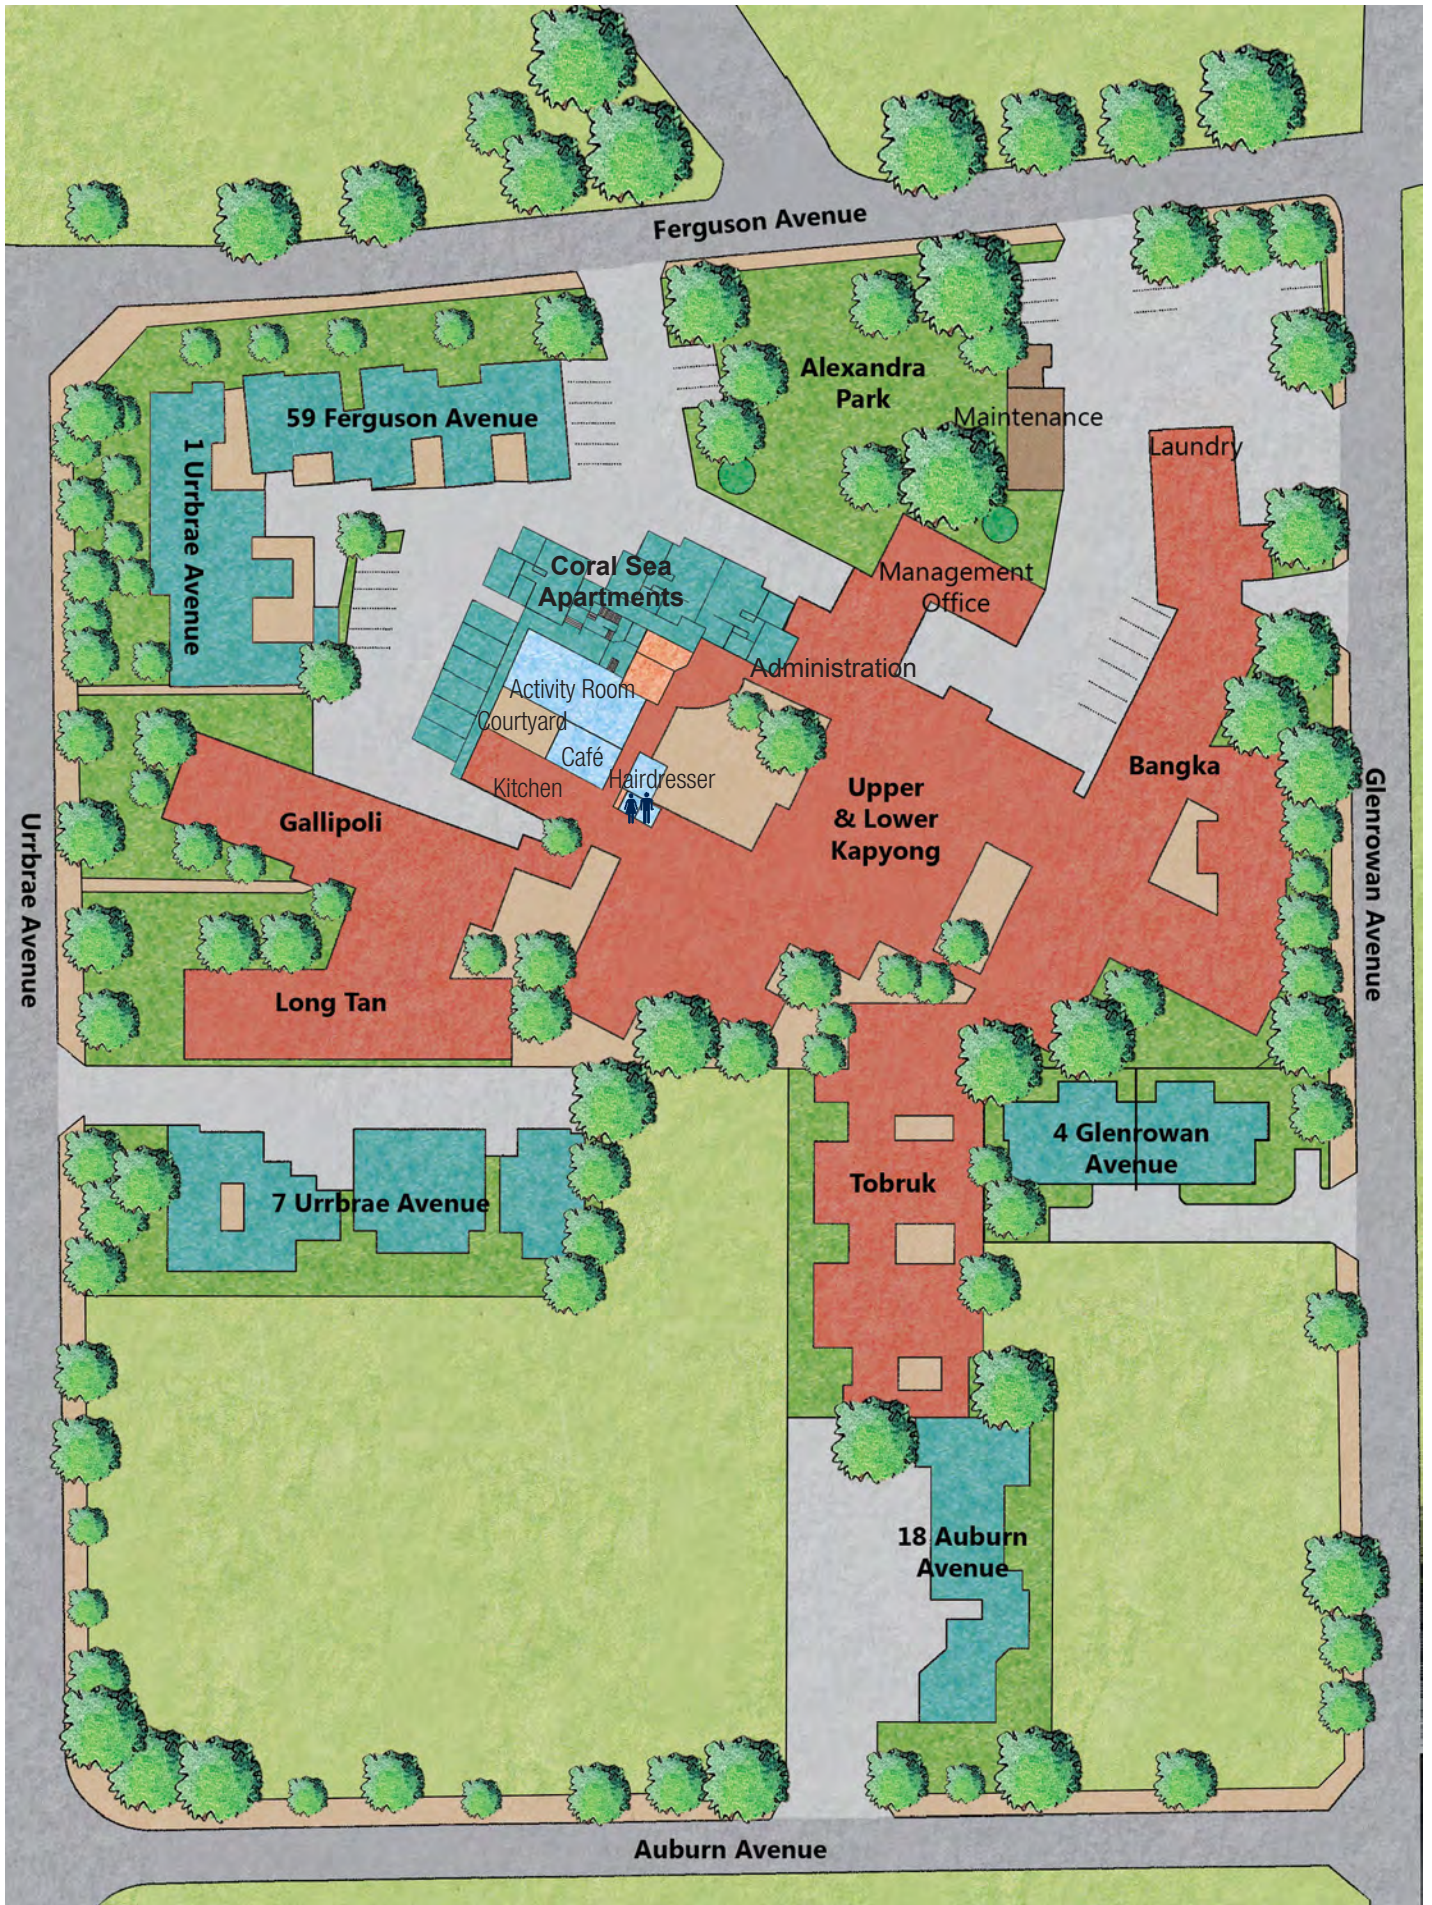

# Villa Floorplan

UNIT 1/59 FERGUSON AVENUE, MYRTLE BANK

Living	4.6 x 5.0m
Dining	3.7 x 3.0m
Bedroom 1	3.5 x 4.1m
Bedroom 2	2.9 x 4.1m
Bedroom 3	2.9 x 2.9m
Garage	3.0 x 6.5m
Total approx. internal area	88.3 sqm

*Measurements are approximate. Interested parties should rely on their own inquiries.*

FLOOR PLAN

UNIT 1/59 FERGUSON AVENUE, MYRTLE BANK

RSL CARE SA

# WAR VETERANS' HOME - SITE PLAN

MYRTLE BANK (NOT TO SCALE)