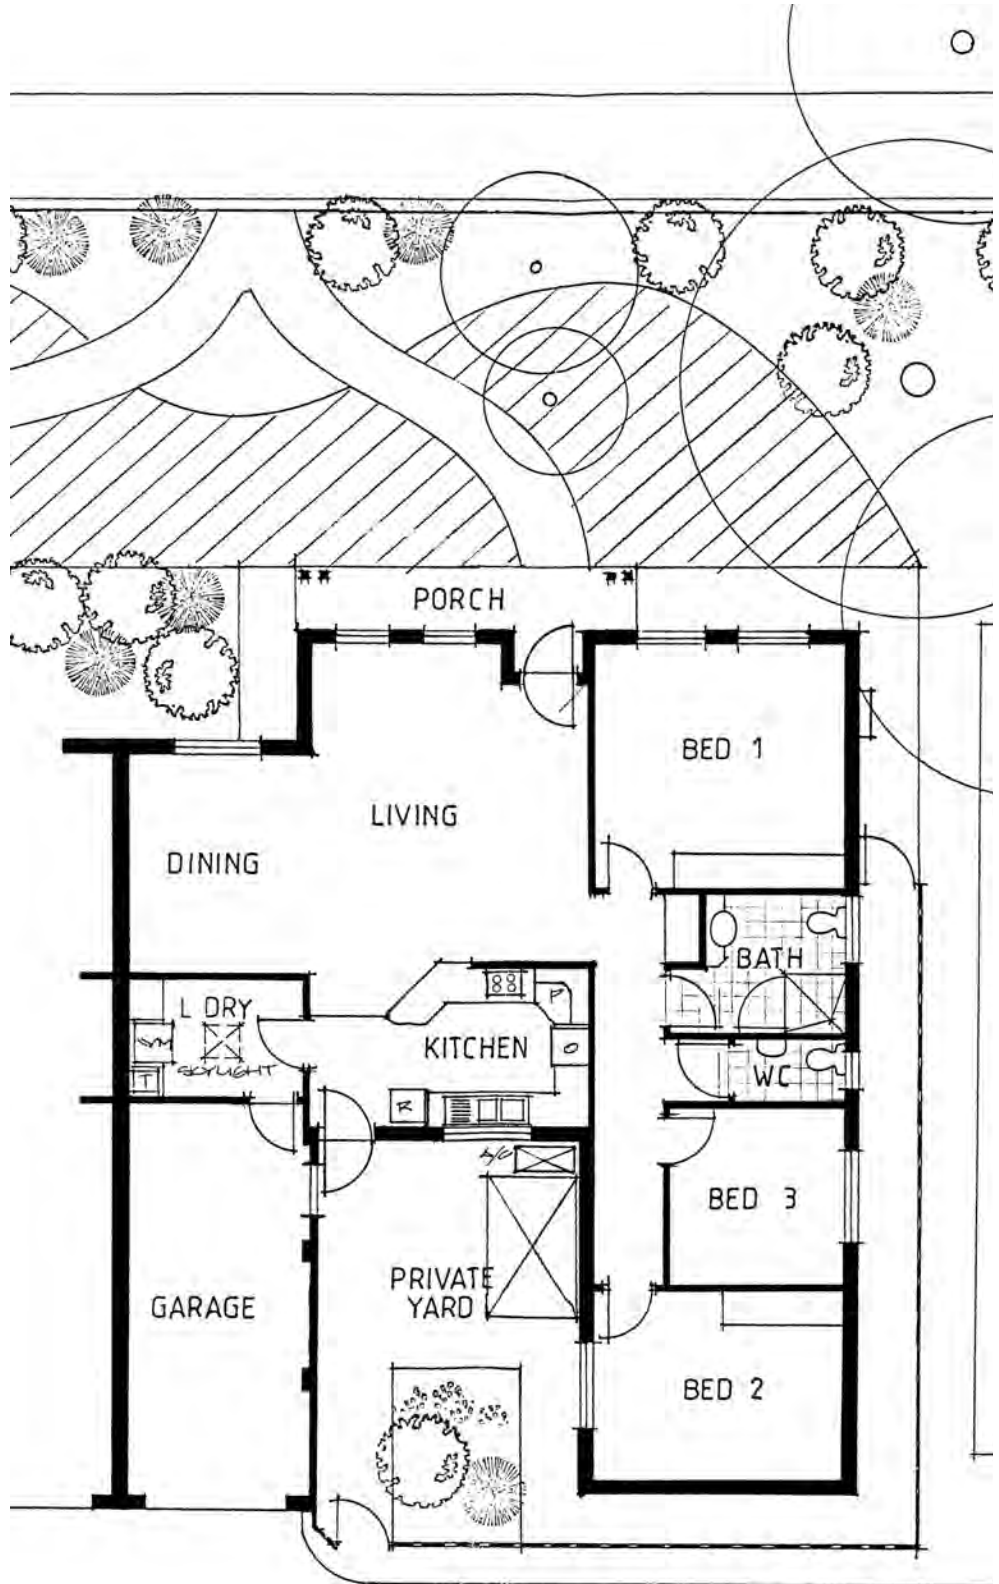

# Villa Floorplan

UNIT 1/59 FERGUSON AVENUE, MYRTLE BANK

Living	4.6 x 5.0m
Dining	3.7 x 3.0m
Bedroom 1	3.5 x 4.1m
Bedroom 2	2.9 x 4.1m
Bedroom 3	2.9 x 2.9m
Garage	3.0 x 6.5m
Total approx. internal area	88.3 sqm

*Measurements are approximate. Interested parties should rely on their own inquiries.*

FLOOR PLAN

UNIT 1/59 FERGUSON AVENUE, MYRTLE BANK

RSL CARE SA